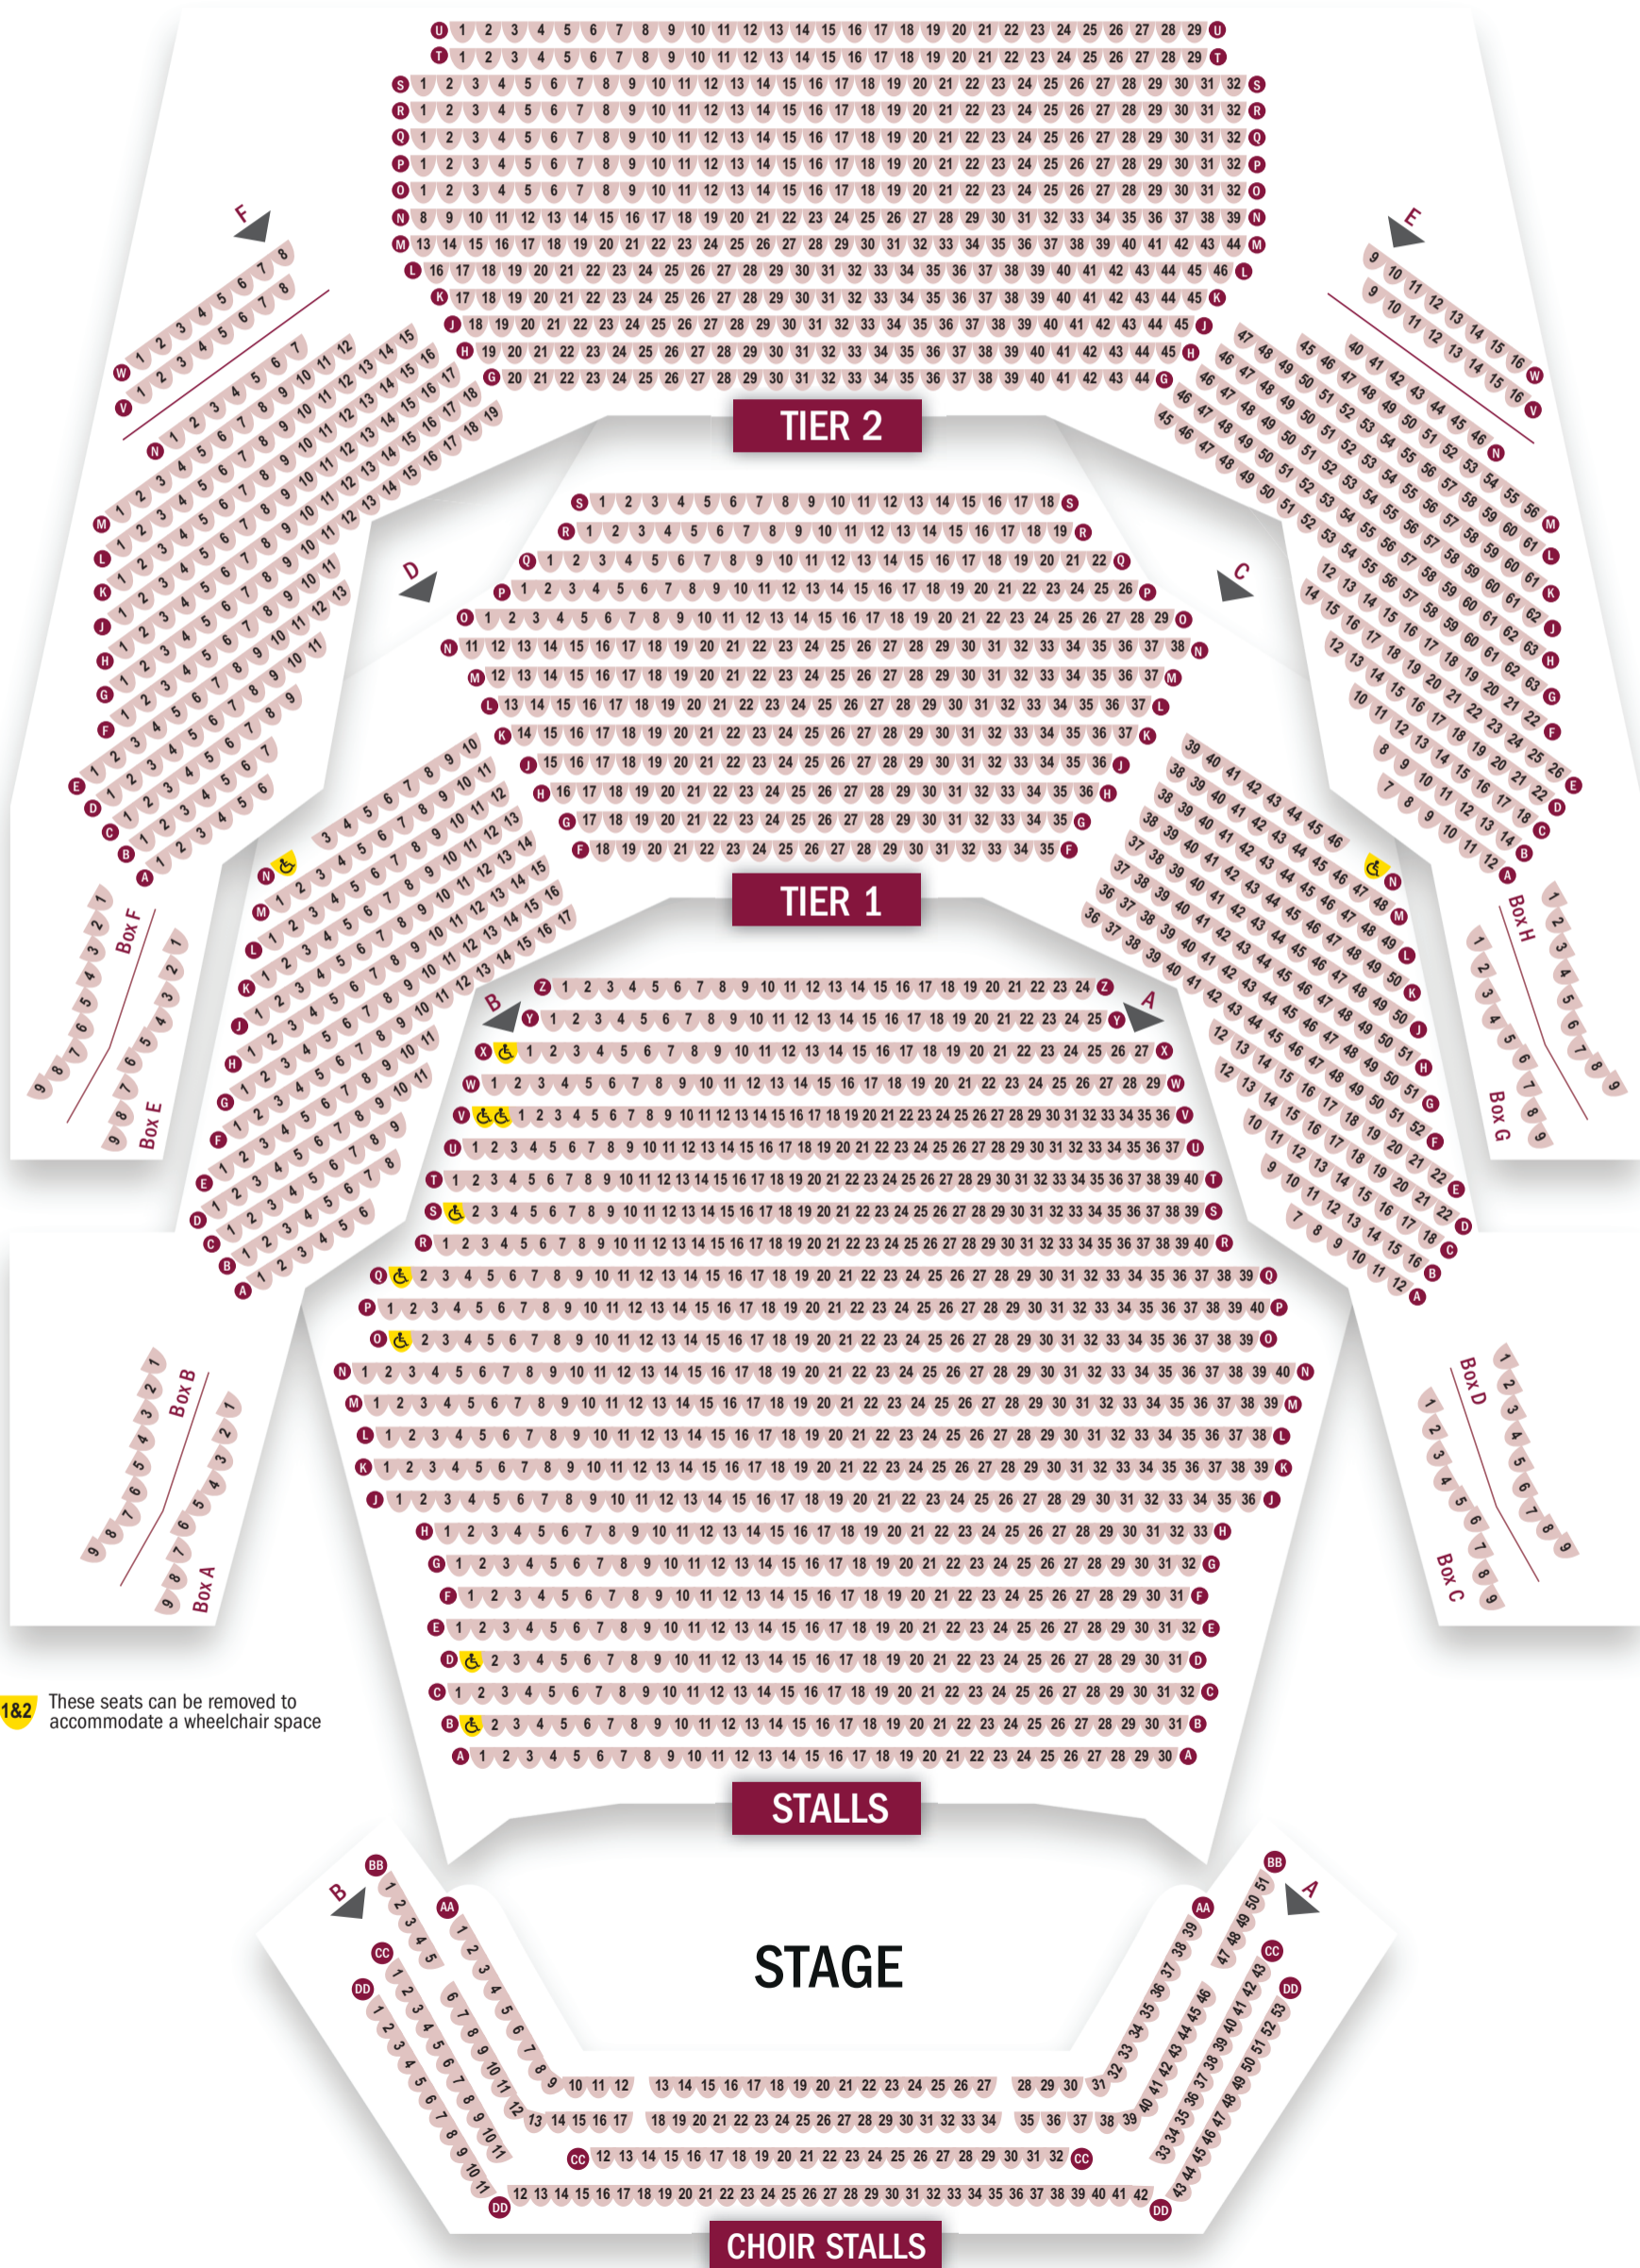

THEATRE  
ROYAL

ROYAL  
CONCERT  
HALL

# ROYAL CONCERT HALL

## Seating Plan

TRCH.CO.UK | 0115 989 5555

1&2 These seats can be removed to accommodate a wheelchair space