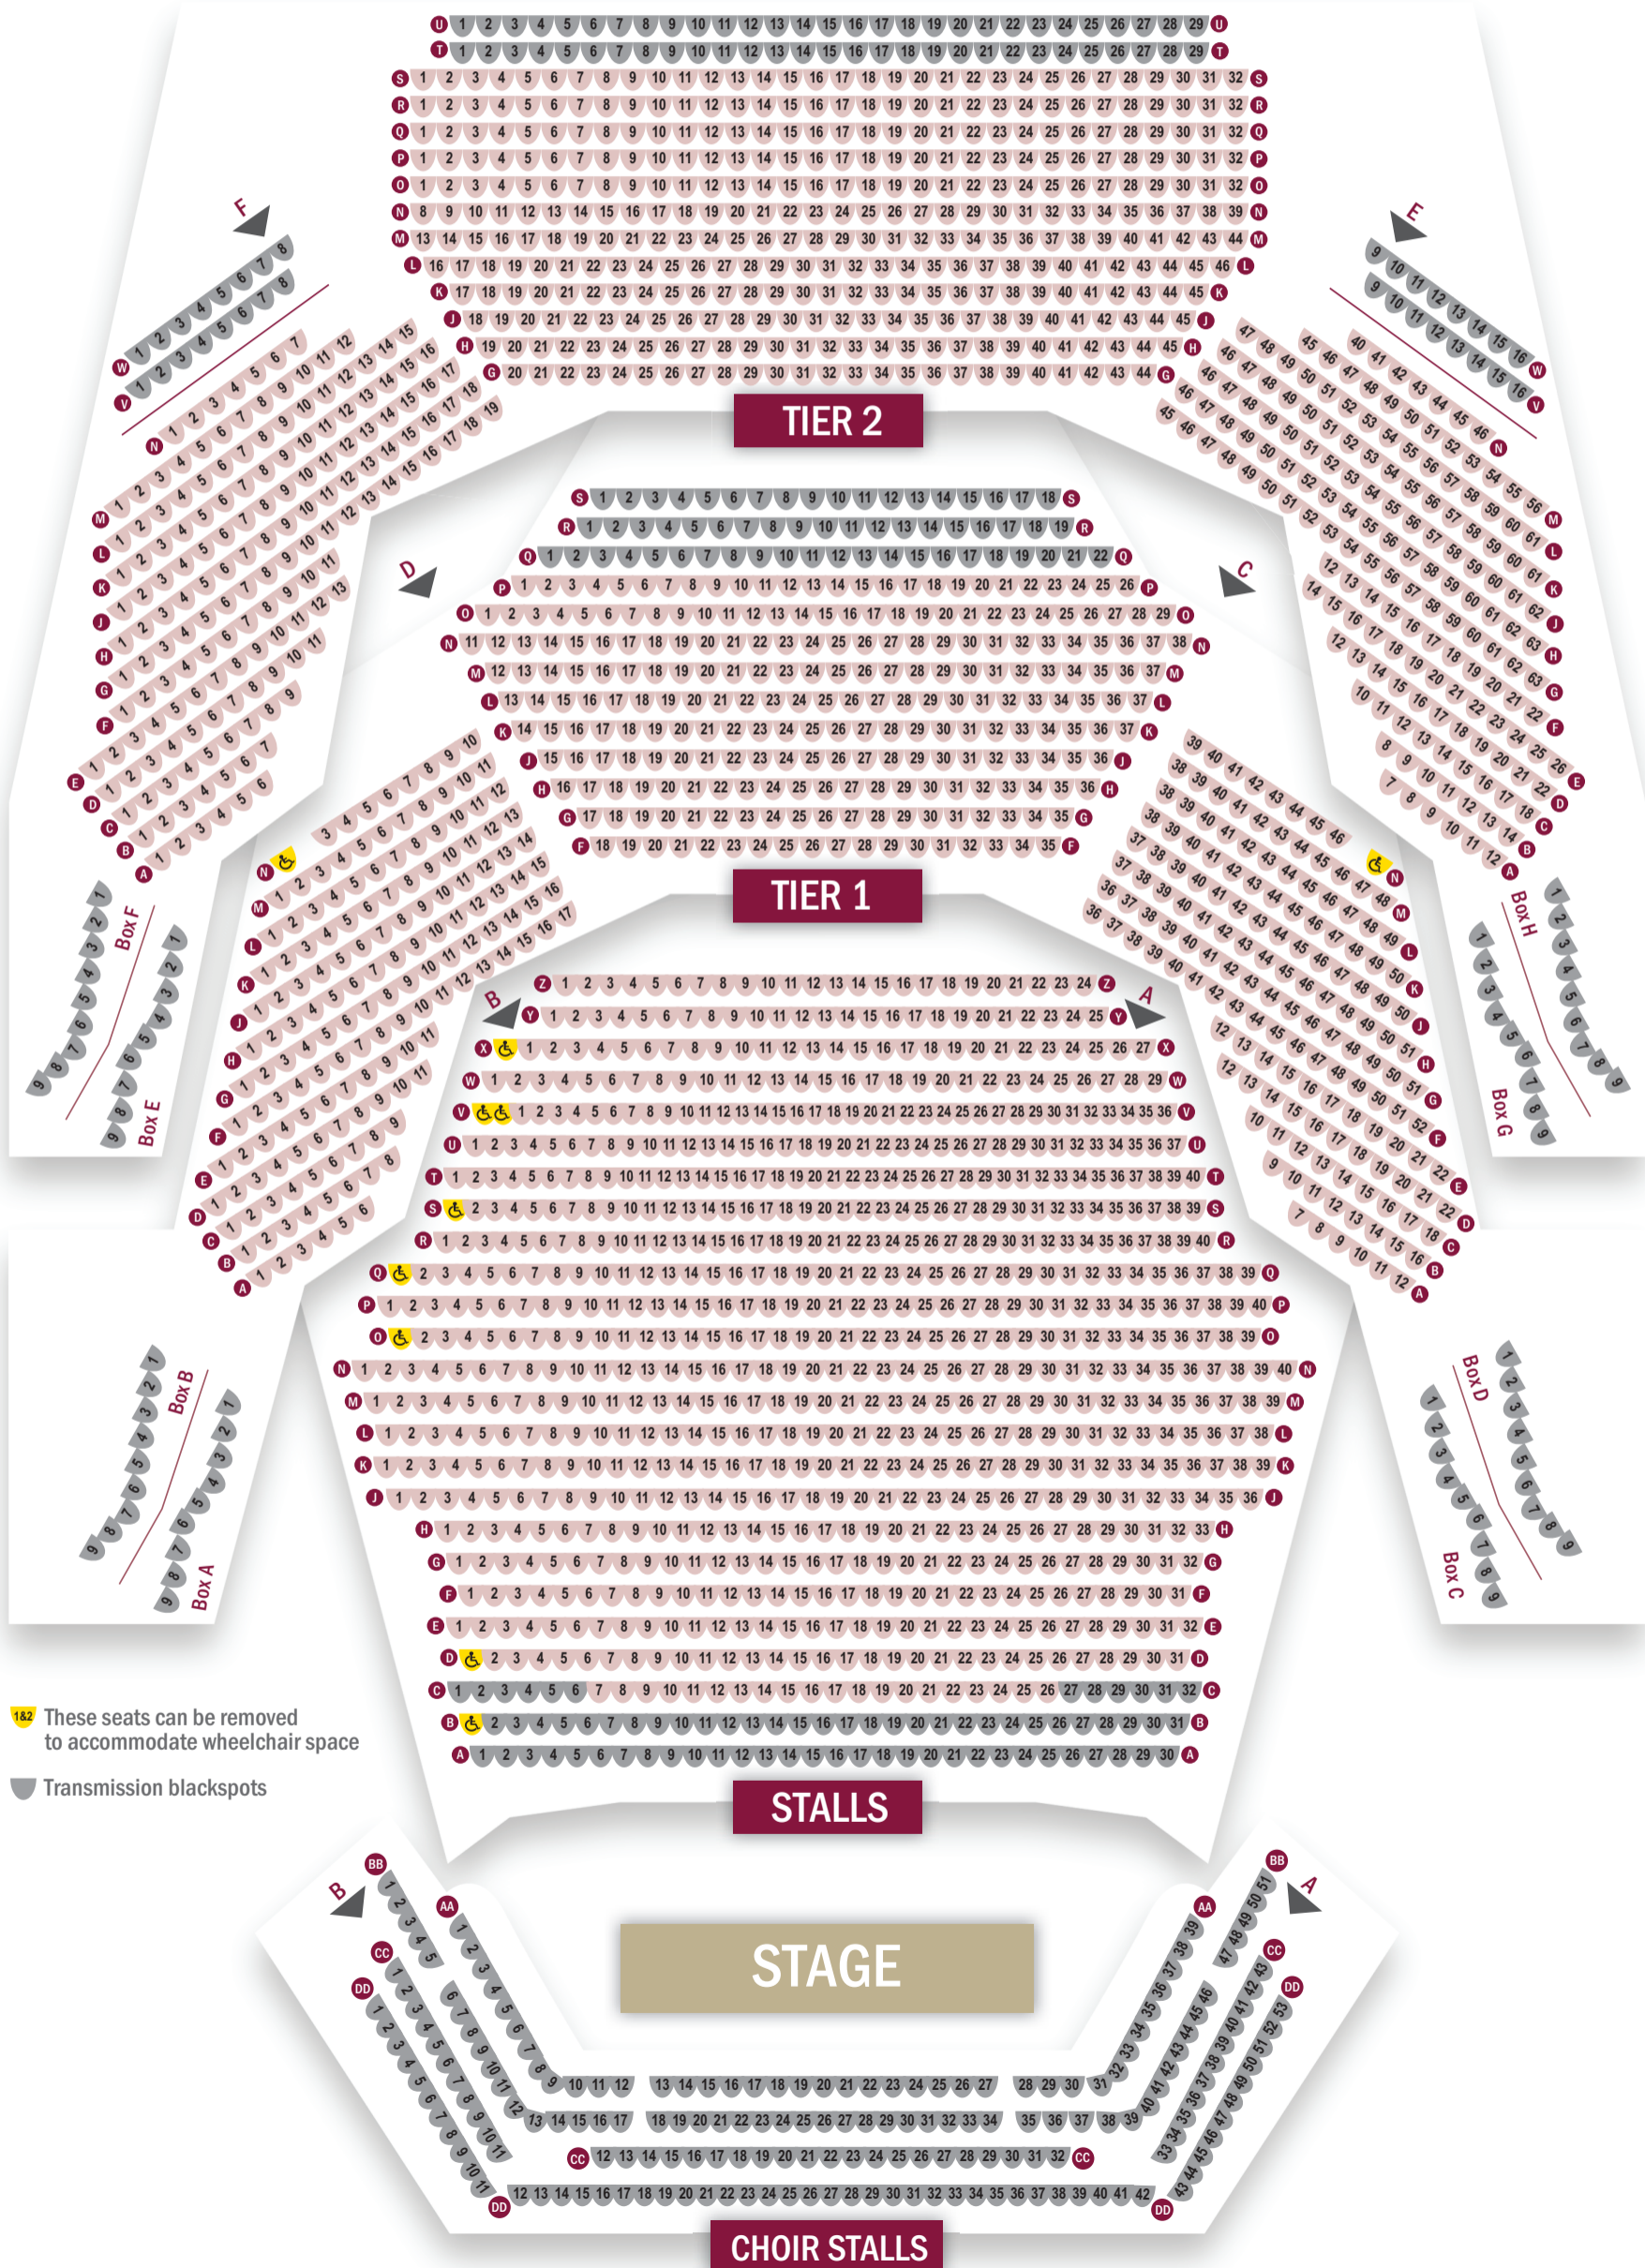

ROYAL CONCERT HALL

Seating Plan

TRCH.CO.UK | 0115 989 5555

♿ These seats can be removed to accommodate wheelchair space

▴ Transmission blackspots