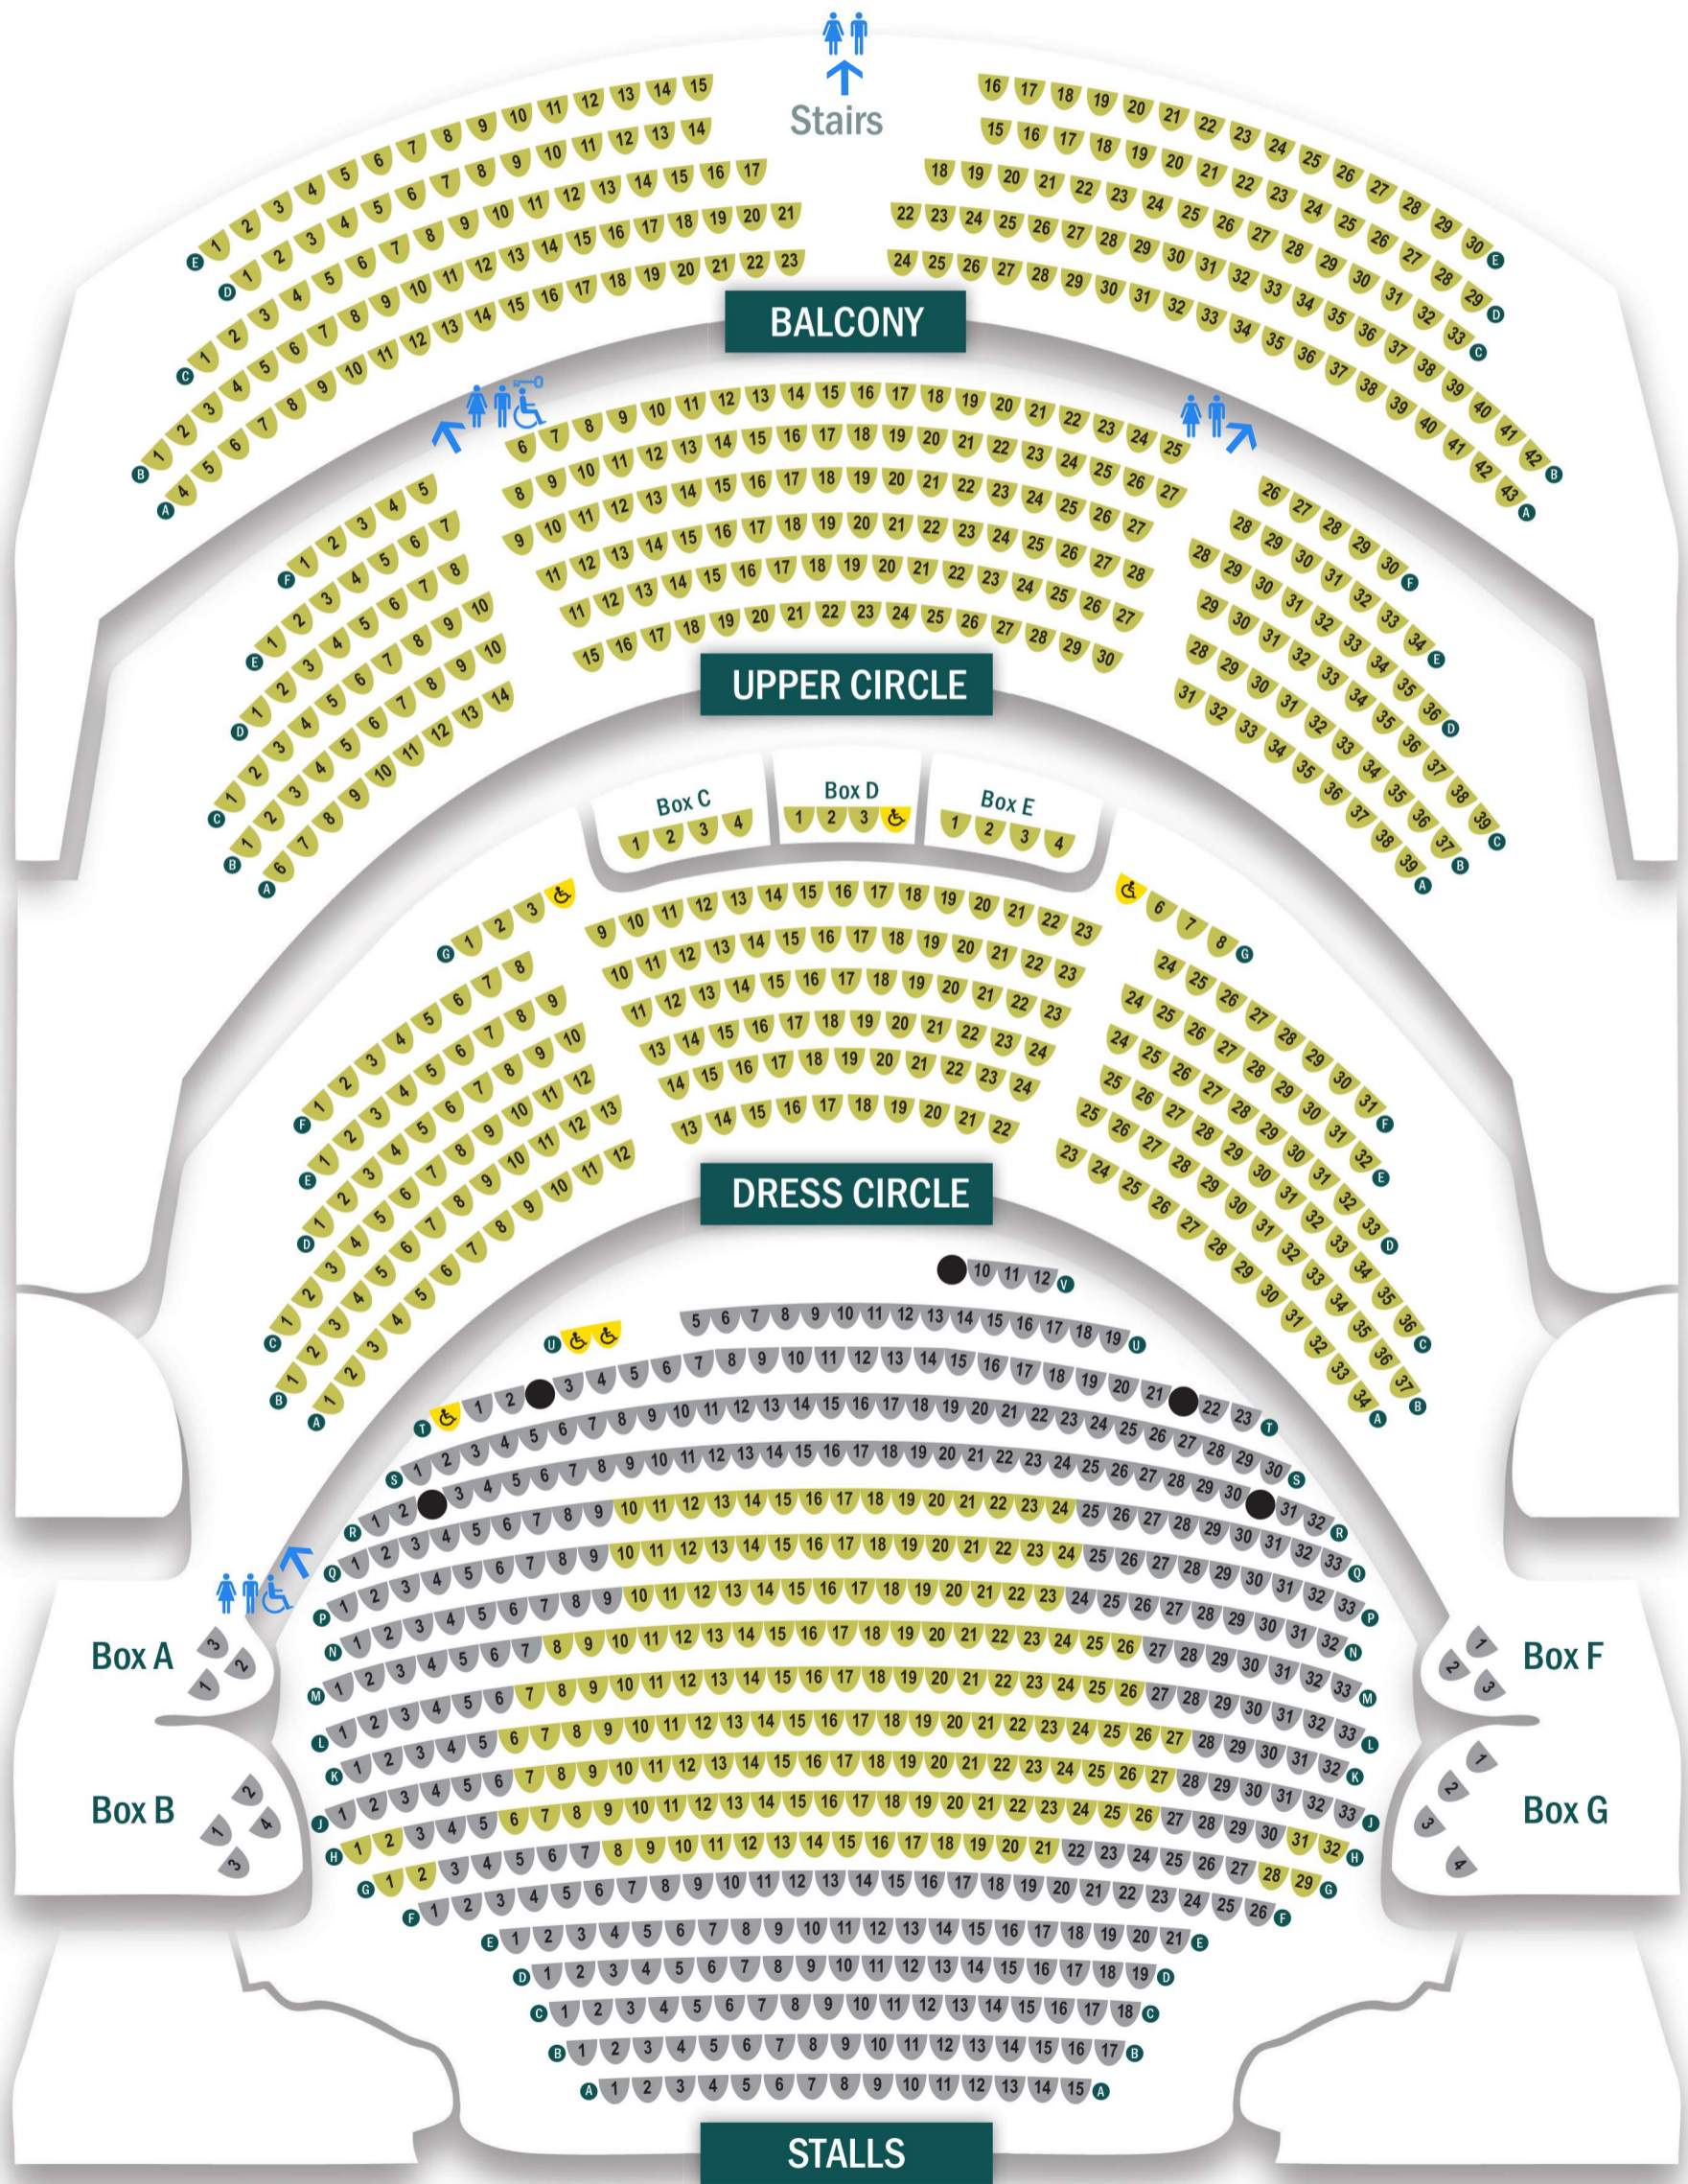

# THEATRE ROYAL

## Seating Plan

TRCH.CO.UK | 0115 989 5555

Transmission blackspots  
This seat can be removed to accommodate wheelchair space

STAGE

Ladies & Gents toilets  
Radar key accessible toilet  
Wheelchair accessible toilet